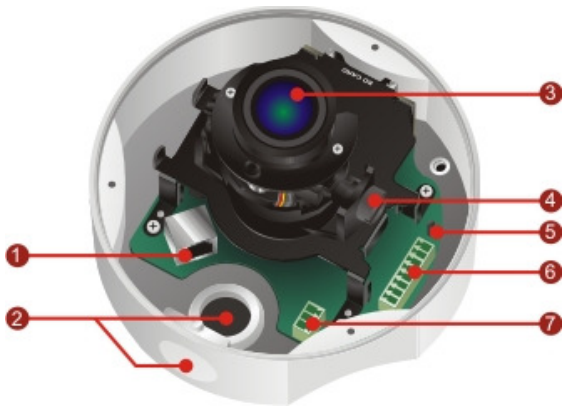

## 3 Megapixel Day & Night Fixed Dome Network Camera

### FD-300A Series

HDTV 1080p/720p • 3M/2M/1.3M Resolution Supported

- 3 Megapixel High Resolution Indoor Fixed Dome Camera
- HDTV Quality (Full HD 1080p @ 30fps Streaming)
- MPEG-4, MJPEG and H.264 Triple Codec Compression
- **Intelligent Multi-Profile Sensor Management®** for Different Environments
- Removable IR-cut Filter /Auto Light Sensor for Day and Night
- 1 DI/DO for External Alarm and Sensor Device
- 3 Axis design
- Two-way Audio/Built-in SD/SDHC Memory Card Slot for Local Storage
- Power over Ethernet

### Photo Indication & Dimension Diagram

- 1 RJ45 Connector  
(For Ethernet and High Power PoE)
- 2 Conduit Plug and Hole
- 3 LENS
- 4 Tilt Screw
- 5 Reset Button
- 6 Terminal Block  
(For Audio in/out, DIDO)
- 7 Terminal Block (For DC12 1A)
- 8 SD Card Slot
- 9 Focus Control Bar\*\*
- 10 View Angel Control Bar\*\*