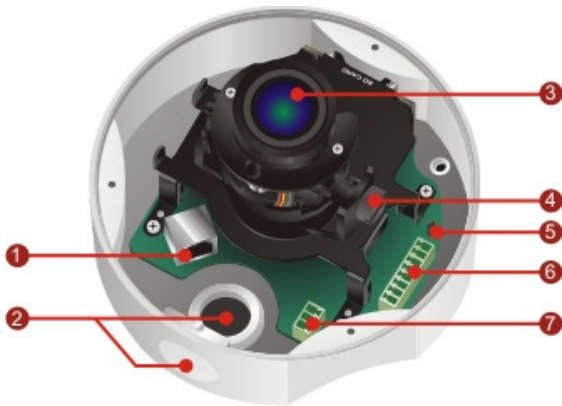

5 Megapixel Day & Night Fixed Dome Network Camera

FD-500A Series

HDTV 1080p/720p • 5M/4M/3M/2M/1.3M Resolution Supported

- 5 Megapixel High Resolution Indoor Fixed Dome Camera
- HDTV Quality (Full HD 1080p @ 30fps Streaming)
- MPEG-4, MJPEG and H.264 Triple Codec Compression
- **Intelligent Multi-Profile Sensor Management[®]** for Different Environments
- Removable IR-cut Filter /Auto Light Sensor for Day and Night
- 1 DI/DO for External Alarm and Sensor Device
- 3 Axis design
- Two-way Audio/Built-in SD/SDHC Memory Card Slot for Local Storage
- Power over Ethernet

Photo Indication & Dimension Diagram

- 1 RJ45 Connector (For Ethernet and High Power PoE)
- 2 Conduit Plug and Hole
- 3 LENS
- 4 Tilt Screw
- 5 Reset Button
- 6 Terminal Block (For Audio in/out, DIDO)
- 7 Terminal Block (For DC12 1A)
- 8 SD Card Slot
- 9 Focus Control Bar**
- 10 View Angel Control Bar**

FD-500A Series

Camera	
Hardware System	CPU: 533 MHz Flash: 32M RAM: 256M DDR
Image Sensor	Sensor Type : 1/2.5" CMOS 5 Megapixel Sensor Sensor Resolution : 2592 x 1944 pixel Minimum Illumination : 0.5Lux@F1.2
Lens	Lens Type: Board Lens Focal Length: f= 3mm(W)~9mm(T) F No.: 1.2(W)~2.7(T) View Angle: (H): 115.2°~37.1° (V): 63.29°~20.8° (D): 132.6°~42.5°
Day & Night ICR	Triggered by Light sensor, Scheduling, Digital Input

Video	
Compression Streaming	H.264 / MPEG4 / MJPEG Simultaneous multiple streams
Video Setting	Multi-Profile Image Management: Day/ Night/ Sunset/ User 1/ User 2 Auto Exposure Control Manual Exposure Control: 1/20000~1/5s Manual Gain Control: 1X ~ 32X
Image Resolution	5M : 2592x1944 @ 11fps (5M supports MJPEG only) 4M : 2032x1936 @ 14fps 3M : 2032x1536 @ 18fps 2M (Full HD) : 1920x1080 @ 30fps 1M (HDTV) : 1280x720 @ 30fps