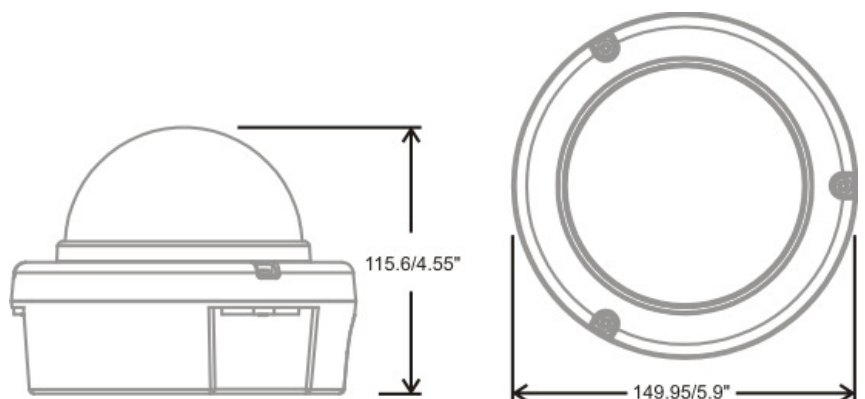

5 Megapixel Day & Night Fixed Dome Network Camera

FD-500A Series

HDTV 1080p/720p • 5M/4M/3M/2M/1.3M Resolution Supported

- 5 Megapixel High Resolution Indoor Fixed Dome Camera
- HDTV Quality (Full HD 1080p @ 30fps Streaming)
- MPEG-4, MJPEG and H.264 Triple Codec Compression
- **Intelligent Multi-Profile Sensor Management[®]** for Different Environments
- Removable IR-cut Filter /Auto Light Sensor for Day and Night
- 1 DI/DO for External Alarm and Sensor Device
- 3 Axis design
- Two-way Audio/Built-in SD/SDHC Memory Card Slot for Local Storage
- Power over Ethernet

Photo Indication & Dimension Diagram

- 1 RJ45 Connector (For Ethernet and High Power PoE)
- 2 Conduit Plug and Hole
- 3 LENS
- 4 Tilt Screw
- 5 Reset Button
- 6 Terminal Block (For Audio in/out, DIDO)
- 7 Terminal Block (For DC12 1A)
- 8 SD Card Slot
- 9 Focus Control Bar**
- 10 View Angel Control Bar**